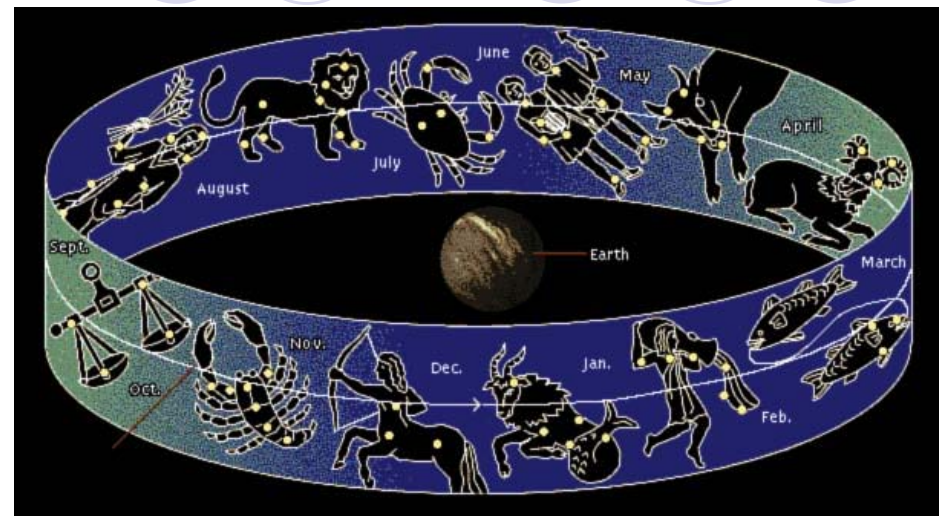

Zodiac

Source: <http://web1.dara.ac.th/daraastro/data/DooDaew/Zodiac/Zodiac.htm>

Zodiac

- The ecliptic is the circular path on the celestial sphere that the Sun appears to follow over a year.
- Because the earth travels around the sun, a person on the earth sees that the sun travels around the earth by passing the ecliptic. Each group of the stars that the Sun passes is called Zodiac. There are 12 zodiacs. On average, the sun will move through a zodiac within one month.

12 Zodiacs with Star Positions by letting the Earth be the center.

Source: chanyayai.blogspot.com

The zodiac is divided into twelve signs, each occupying about 30° of celestial longitude and roughly corresponding to the constellations Aries, Taurus, Gemini, Cancer, Leo, Virgo, Libra, Scorpio, Sagittarius, Capricorn, Aquarius and Pisces.

Source: www.astroneemo.net

12 Astrology Zodiac Signs

Photo Source:
<http://gotoknow.org/blog/science/89983>

Zodiac (cont.)

- Planets in the solar system, such as Mercury and Venus, as we observe from the Earth, are seen to move through each zodiac. However, the speed of traveling of each star appearing to the earth is different.
- Ascendant (ลัคนาเกิด)** is a sign that exceeds the horizon by the time we are born.

Zodiac (cont.)

- The numbers appearing on the record at Wat Ram Poeng and many other places show the zodiac that each planet stays in at the time of recording. Some examples of the records are the time that a temple was built and the time that Chiang Mai was built.
- We might say that that record is actually a star map at the time we are interested in.