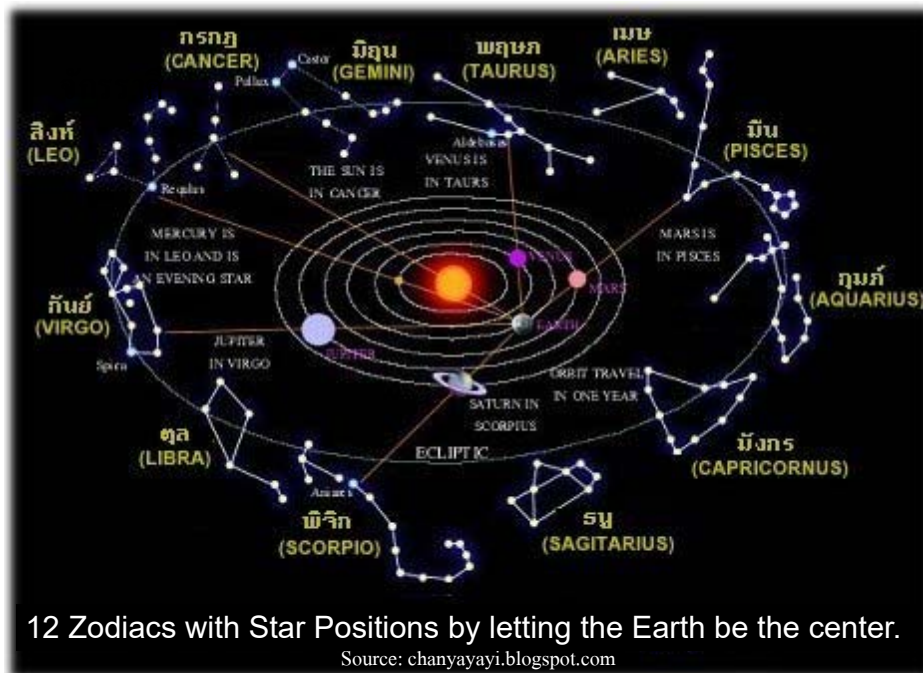

Zodiac

Source: <http://web1.dara.ac.th/daraastro/data/DooDaew/Zodiac/Zodiac.htm>

Zodiac

- The ecliptic is the circular path on the celestial sphere that the Sun appears to follow over a year.
- Because the earth travels around the sun, a person on the earth sees that the sun travels around the earth by passing the ecliptic. Each group of the stars that the Sun passes is called Zodiac. There are 12 zodiacs. On average, the sun will move through a zodiac within one month.

12 Zodiacs with Star Positions by letting the Earth be the center.

Source: chanyayai.blogspot.com

The zodiac is divided into twelve signs, each occupying about 30° of celestial longitude and roughly corresponding to the constellations Aries, Taurus, Gemini, Cancer, Leo, Virgo, Libra, Scorpio, Sagittarius, Capricorn, Aquarius and Pisces.

Source: www.astroneemo.net

12 Astrology Zodiac Signs

Photo Source:
<http://gotoknow.org/blog/science/89983>

Zodiac (cont.)

- Planets in the solar system, such as Mercury and Venus, as we observe from the Earth, are seen to move through each zodiac. However, the speed of traveling of each star appearing to the earth is different.
- Ascendant (ลัคนาเกิด)** is a sign that exceeds the horizon by the time we are born.

Zodiac (cont.)

- The numbers appearing on the record at Wat Ram Poeng and many other places show the zodiac that each planet stays in at the time of recording. Some examples of the records are the time that a temple was built and the time that Chiang Mai was built.
- We might say that that record is actually a star map at the time we are interested in.