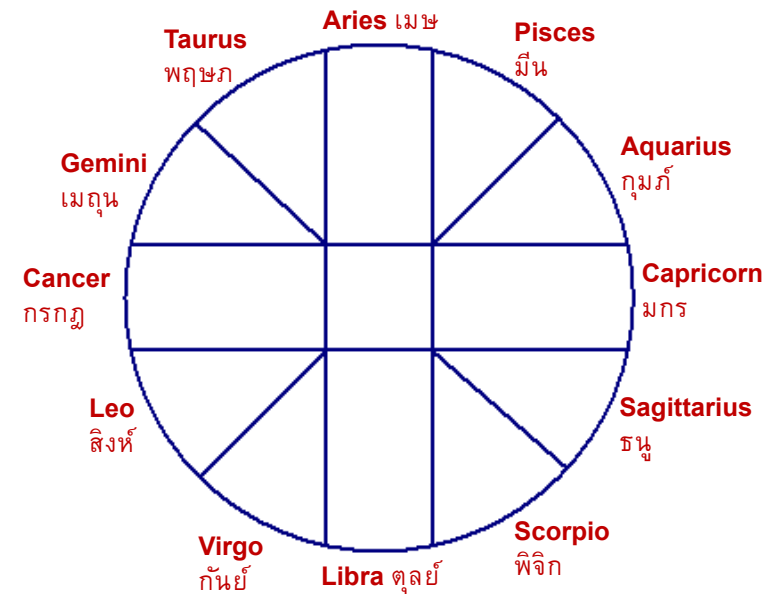

Zodiac

Source: <http://web1.dara.ac.th/daraastro/data/DooDaew/Zodiac/Zodiac.htm>

Zodiac

- The ecliptic is the circular path on the celestial sphere that the Sun appears to follow over a year.
- Because the earth travels around the sun, a person on the earth sees that the sun travels around the earth by passing the ecliptic. Each group of the stars that the Sun passes is called Zodiac. There are 12 zodiacs. On average, the sun will move through a zodiac within one month.

12 Zodiacs with Star Positions by letting the Earth be the center.

Source: chanyayai.blogspot.com

The zodiac is divided into twelve signs, each occupying about 30° of celestial longitude and roughly corresponding to the constellations Aries, Taurus, Gemini, Cancer, Leo, Virgo, Libra, Scorpio, Sagittarius, Capricorn, Aquarius and Pisces.

Source: www.astroneemo.net

12 Astrology Zodiac Signs

Photo Source:
<http://gotoknow.org/blog/science/89983>

Zodiac (cont.)

- Planets in the solar system, such as Mercury and Venus, as we observe from the Earth, are seen to move through each zodiac. However, the speed of traveling of each star appearing to the earth is different.
- Ascendant (ลัคนาเกิด)** is a sign that exceeds the horizon by the time we are born.

Zodiac (cont.)

- The numbers appearing on the record at Wat Ram Poeng and many other places show the zodiac that each planet stays in at the time of recording. Some examples of the records are the time that a temple was built and the time that Chiang Mai was built.
- We might say that that record is actually a star map at the time we are interested in.